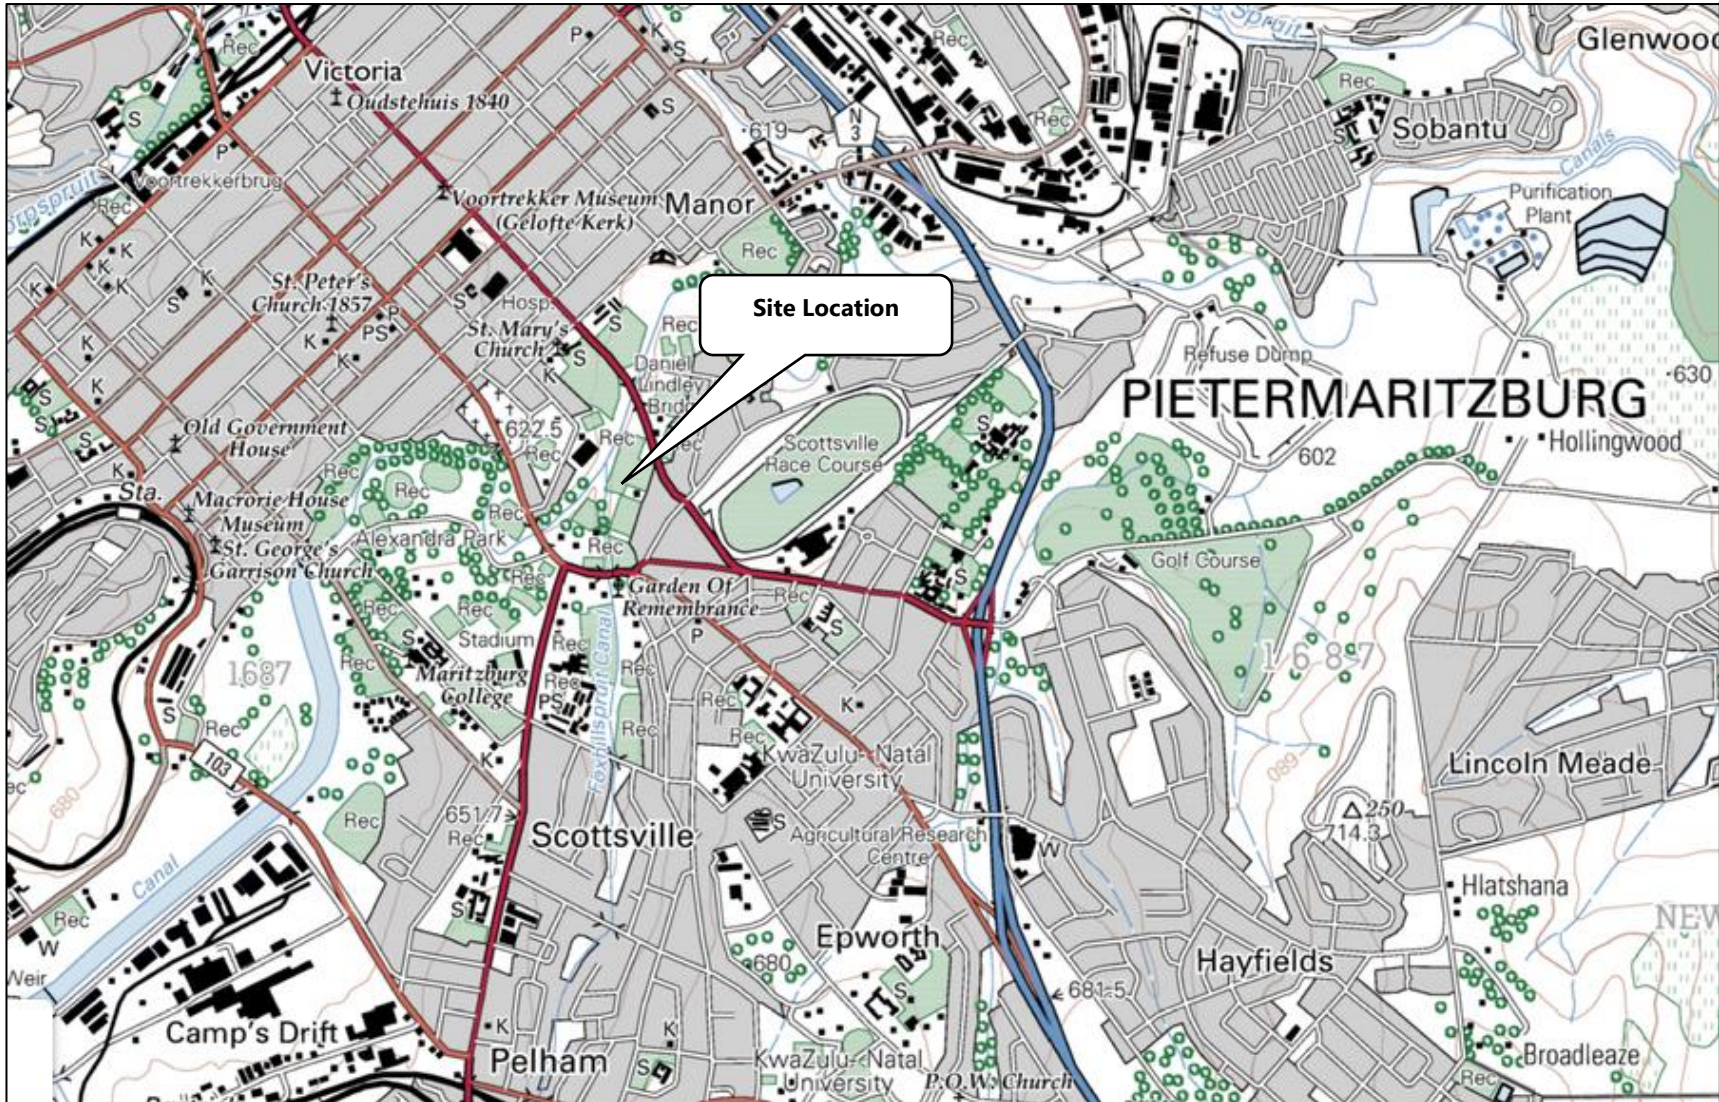

Key:

- Woodburn Shopping Centre
- Proposed extension footprint

Figure 1: Satellite image showing the location of the proposed Woodburn Shopping Centre extension footprint

Prepared By:
GREEN CHOICE CONSULTING

Figure 2: Enlarged portion of a 1: 250 000 topographic map showing the site's location.